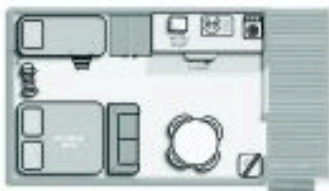

Prices are NZ Dollars and subject to change
Office Hours: 7:30am-9pm

CAMP & CAMPERVAN/RV SITES

\$20 per adult per night, \$10 per child per night. Seasonal rates may apply.

STANDARD CABIN

C28- \$70. King bed, fridge, TV. No shower or toilet but nearby communal facilities
C27- \$60. Single Bed & Bunk Bed, TV. No shower & toilet, nearby communal facilities
C27 and C28 have interconnecting door and can be booked as one unit for \$110.

KITCHEN CABIN

Double bed and bunk bed in open plan room. Full Kitchen. No shower and toilet but communal facilities near by. \$80

LARGE CABIN

Double bed in bedroom, bunks in passageway. TV, kitchen, toilet and a shower. \$115

ENSUITE CABIN

Double bed & bunks in an open plan room with kitchen, lounge & TV. Toilet & shower in separate room. \$95.00

DELUXE CABINS

Open-plan room, king bed & bunk bed, flatscreen TV & kitchenette, heat-pump. No toilet or shower but communal facilities nearby \$100
Cabins have interconnecting door & may be booked together as one twin unit for \$190 (\$190 twin unit rate applies for 4 people)