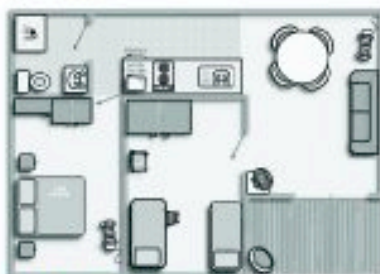

KITCHEN CABIN

Double bed and bunk bed in open plan room. Full Kitchen. No shower and toilet but communal facilities near by. \$80

LARGE CABIN

Double bed in bedroom, bunks in passageway. TV, kitchen, toilet and a shower. \$115

ENSUITE CABIN

Double bed & bunks in an open plan room with kitchen, lounge & TV. Toilet & shower in separate room. \$95.00

DELUXE CABINS

Open-plan room, king bed & bunk bed, flatscreen TV & kitchenette, heat-pump. No toilet or shower but communal facilities nearby \$100
Cabins have interconnecting door & may be booked together as one twin unit for \$190 (\$190 twin unit rate applies for 4 people)

STUDIO MOTEL

King bed (splits to singles) in lounge. Kitchen, TV, shower & toilet. \$130

ONE BEDROOM MOTEL

Queen bed & single bed in bedroom, plus single bed in lounge. Kitchen, TV, shower & toilet \$140

TWO BEDROOM MOTEL

King bed in bedroom, plus single bed and bunks in 2nd bedroom. Kitchen, TV, shower & toilet \$145

SPA CHALET

King bed in bedroom. King bed (splits into singles) in second room. Flatscreen TV kitchen, shower, heat pump. \$190